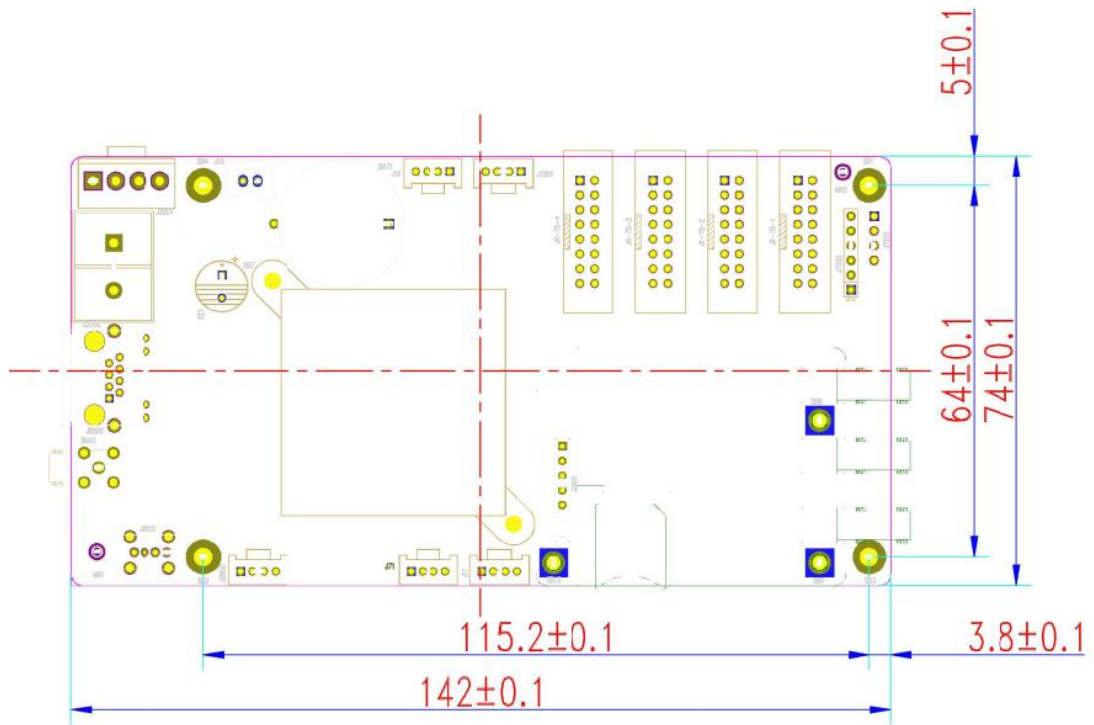

Appearance description

No.	Port	Description	Function
1	4PIN DC power interface	Power in	Voltage range : 4.5V-5.5V Electric current : $\leq 2A$ (WIFI)

2	2PIN power port		
3	RJ45	100MB Net port	Link to router/PC
4	SMA	WIFI Antenna	Only supply LS WIFI antenna
5	USB	USB2.0	Support U-disk
6	2PIN socket	Light sensor input	Only support LS light sensor
7	Battery socket	battery	Work for CR2032
8	4PIN socket	IIC port	Link to sensor
9	4PIN socket	GPIO	Reserve
10	4PIN socket	OTG	Debug port
11	4PIN socket	DEBUG	Debug port
12	4PIN socket	UART	Link to multi-function board
13	LED lamp	Status lamp	Flashing when Android working
14	5PIN socket	4G port	Config for choice
15	Key	FPGA test botton	Switch to RGB
16	LED lamp	Status lamp	Flashing when FPGA working
17	16PIN port	HUB75	Support 4*75E
18	LED lamp	Power lamp	Always on after power on

HUB75 data port

Product parameters

- Product name : Full color Asynchronous Control Card
- Load range : Max 1024*64 (fullcolor)
- Memory : 8GB ROM,1GB RAM
- Refresh rate : Max 16KHz

-
- Grey level : 65536
 - Scan mode : Compatible with indoor&outdoor, smart setting
 - Communication interface : LAN/U disk
 - Communication mode : AP hot spots of communication /PC
Software communication /LAN communication/USB communication
 - Remote management : Supports cluster management,cloud
 - platform management ; supports remote system upgrade.
 - Video format : MOV、 AVI、 MP4、 WMV、 MKV、 MPG、 MPEG、 VOB、
RMVB、 F4V
 - Audio format : MP3、 AAC、 FLAC、 M4A、 M4R、 WAV
 - Picture format : BMP , JPG、 JPEG、 PNG、 GIF
 - Storage interface : Extended by USB2.0 expand the U disk
 - Timing play : Support
 - Working temperature : -30°C~75°C
 - Partition : Any partition
 - Editing software : Cloud platform(www.ledcloud.cn)
Mobile APP(LED cloud manager),
PC software: Led Aplayer

Hole Position Diagram

上海灵信