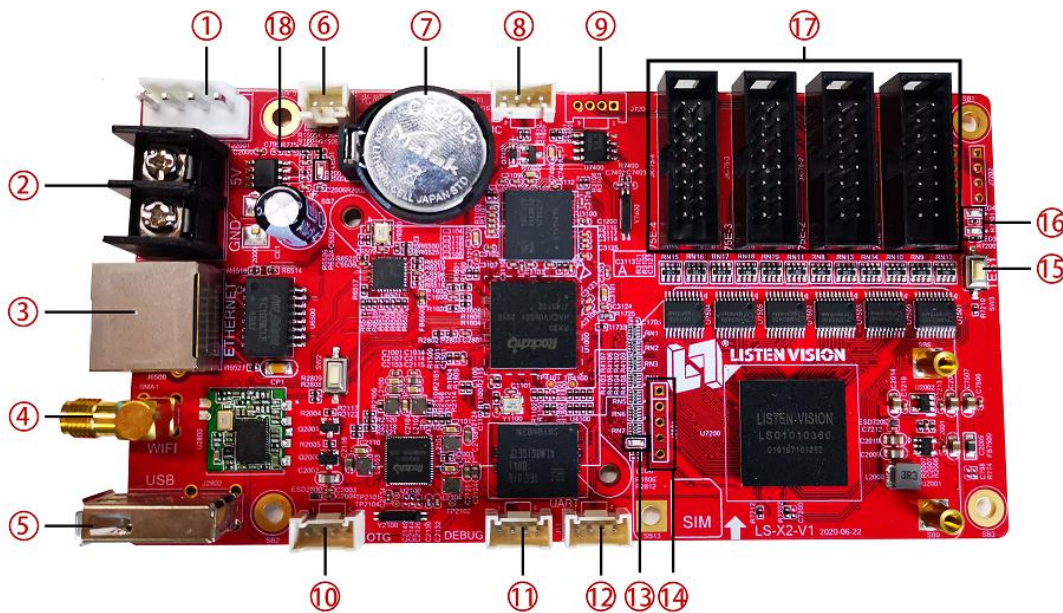

Full Color Asynchronous System

LS-X2

Specification

上海灵信视觉技术股份有限公司

Shanghai Listen Vision Technology Inc

2020-08-07

Product overview

X2 is a Full color Asynchronous Control Card launched by Shanghai Listen Vision, which has 8GB memory, supporting U disk extension, plug and play, 65536 Grey level, supporting PC software communication, LAN communication, cluster management, cloud platform management, WIFI communication, can be widely used for many different kinds of full color led display projects.

Appearance description

No.	Port	Description	Function
1	4PIN DC power interface	Power in	Voltage range : 4.5V-5.5V Electric current : $\leq 2A$ (WIFI)

2	2PIN power port		
3	RJ45	100MB Net port	Link to router/PC
4	SMA	WIFI Antenna	Only supply LS WIFI antenna
5	USB	USB2.0	Support U-disk
6	2PIN socket	Light sensor input	Only support LS light sensor
7	Battery socket	battery	Work for CR2032
8	4PIN socket	IIC port	Link to sensor
9	4PIN socket	GPIO	Reserve
10	4PIN socket	OTG	Debug port
11	4PIN socket	DEBUG	Debug port
12	4PIN socket	UART	Link to multi-function board
13	LED lamp	Status lamp	Flashing when Android working
14	5PIN socket	4G port	Config for choice
15	Key	FPGA test botton	Switch to RGB
16	LED lamp	Status lamp	Flashing when FPGA working
17	16PIN port	HUB75	Support 4*75E
18	LED lamp	Power lamp	Always on after power on