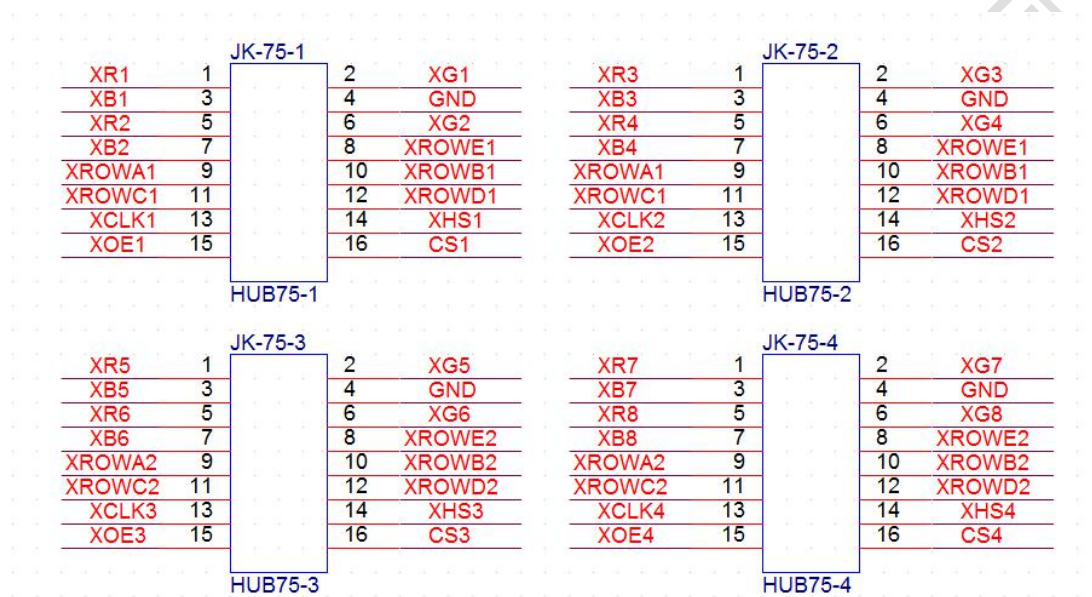

2	2PIN power port		
3	RJ45	100MB Net port	Link to router/PC
4	SMA	WIFI Antenna	Only supply LS WIFI antenna
5	USB	USB2.0	Support U-disk
6	2PIN socket	Light sensor input	Only support LS light sensor
7	Battery socket	battery	Work for CR2032
8	4PIN socket	IIC port	Link to sensor
9	4PIN socket	GPIO	Reserve
10	4PIN socket	OTG	Debug port
11	4PIN socket	DEBUG	Debug port
12	4PIN socket	UART	Link to multi-function board
13	LED lamp	Status lamp	Flashing when Android working
14	5PIN socket	4G port	Config for choice
15	Key	FPGA test botton	Switch to RGB
16	LED lamp	Status lamp	Flashing when FPGA working
17	16PIN port	HUB75	Support 4*75E
18	LED lamp	Power lamp	Always on after power on

HUB75 data port

Product parameters

- Product name : Full color Asynchronous Control Card
- Load range : Max 1024*64 (fullcolor)
- Memory : 8GB ROM,1GB RAM
- Refresh rate : Max 16KHz